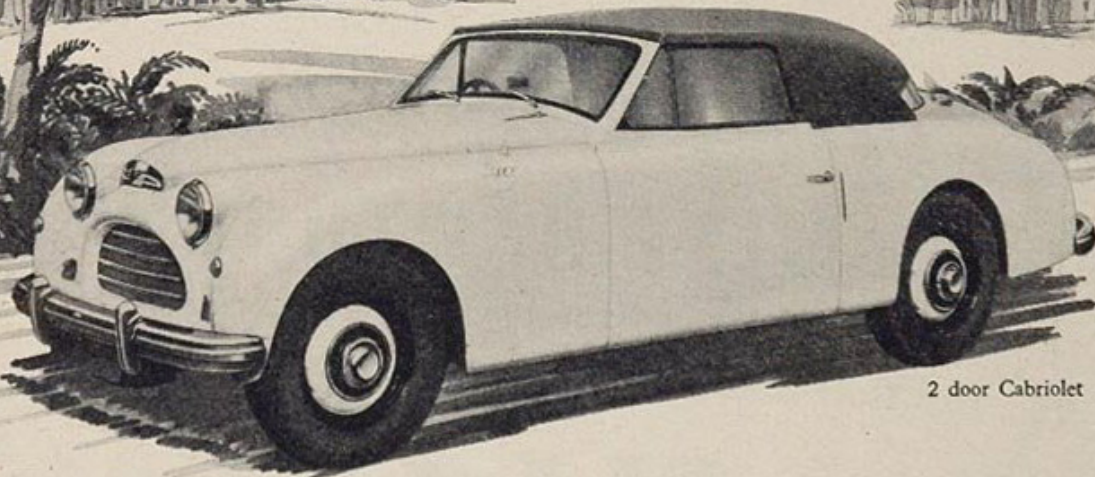

**THE JENSEN
INTERCEPTOR**
*A very fast
Touring Car with
accommodation
for 5 passenger's
and luggage*

2 door Cabriolet

Over 100 m.p.h. — 22/24 m.p.g.
Effortless high cruising speed
Ultra-rapid acceleration
Exceptional visibility in all directions

2 door Saloon

STAND No. 148

INTERNATIONAL MOTOR SHOW

JENSEN MOTORS LTD • WEST BROMWICH • ENGLAND