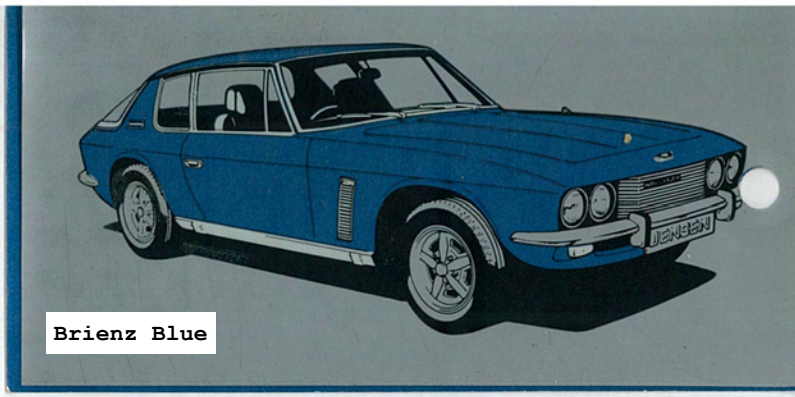

Every precaution has been taken to ensure that these patterns represent the colour of the finished car. An exact match cannot be guaranteed due to differences in material and finish.

Jensen Car Club of Switzerland

JENSEN MOTORS LTD.
Kelvin Way, West Bromwich

Royal Blue

Oatmeal

Black

Brienz Blue

Havana

Silver Grey

Cerise