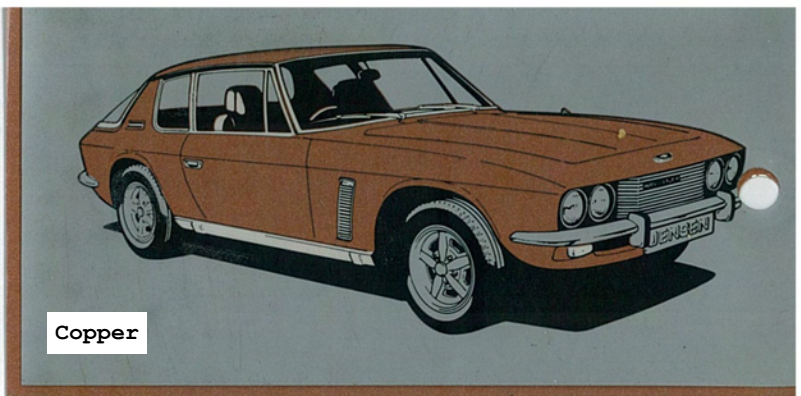

JENSEN MOTORS LTD.
Kelvin Way, West Bromwich

Royal Blue

Oatmeal

Black

Brienz Blue

Havana

Silver Grey

Cerise