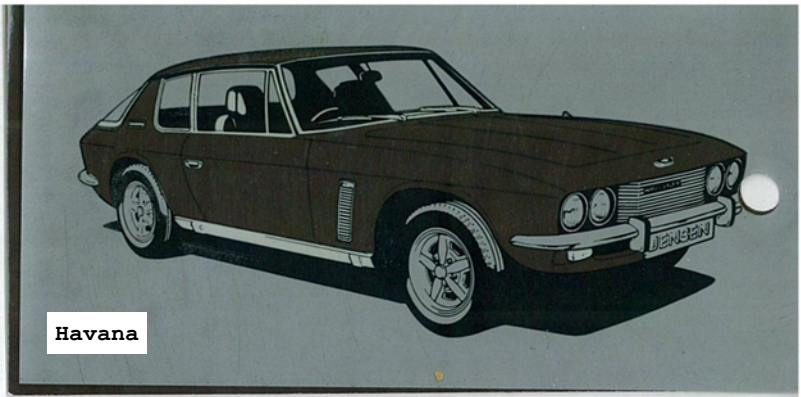

JENSEN MOTORS LTD.
Kelvin Way, West Bromwich

Royal Blue

Oatmeal

Black

Brienz Blue

Havana

Silver Grey

Cerise