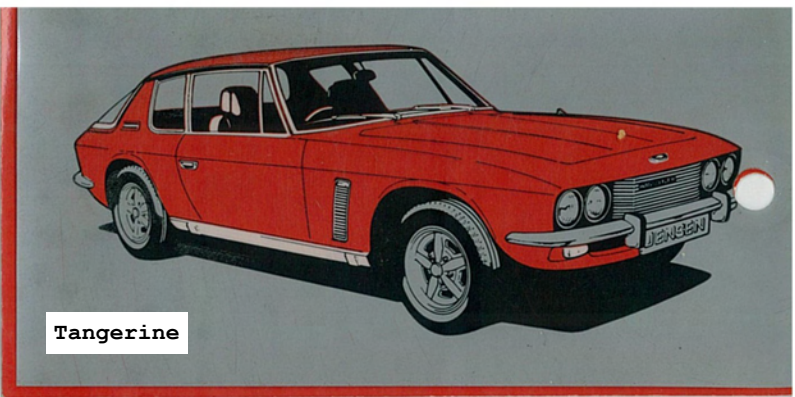

Cerise

**standard
colours for Jensen**

Hand made cars