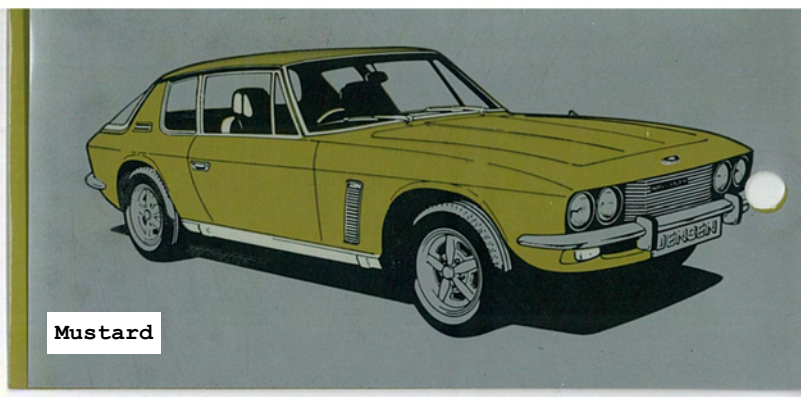

Copper

**standard
colours for Jensen**

Hand made cars