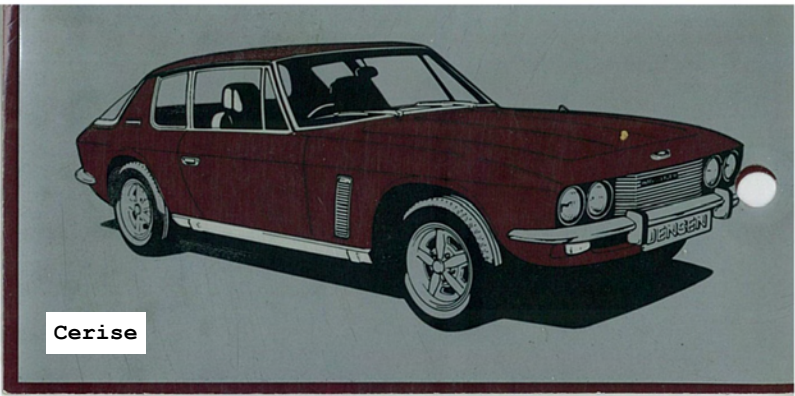

JENSEN MOTORS LTD.
Kelvin Way, West Bromwich

Royal Blue

Oatmeal

Black

Brienz Blue

Havana

Silver Grey

Cerise