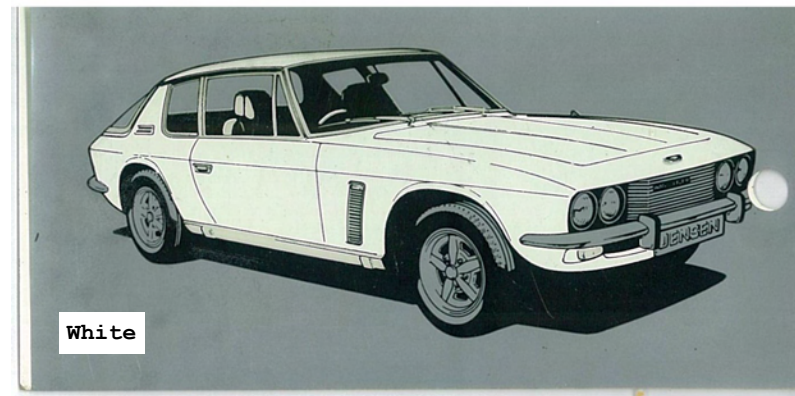

Silver Grey